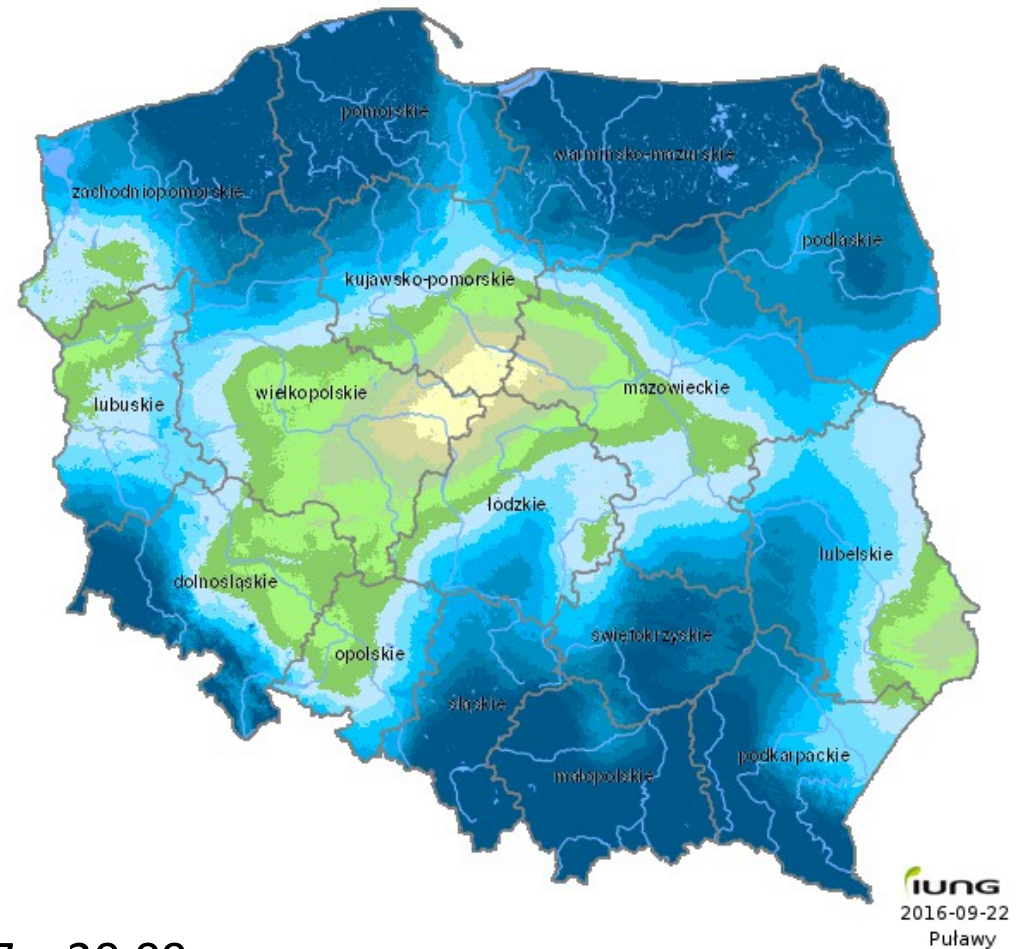

21.07 – 20.09