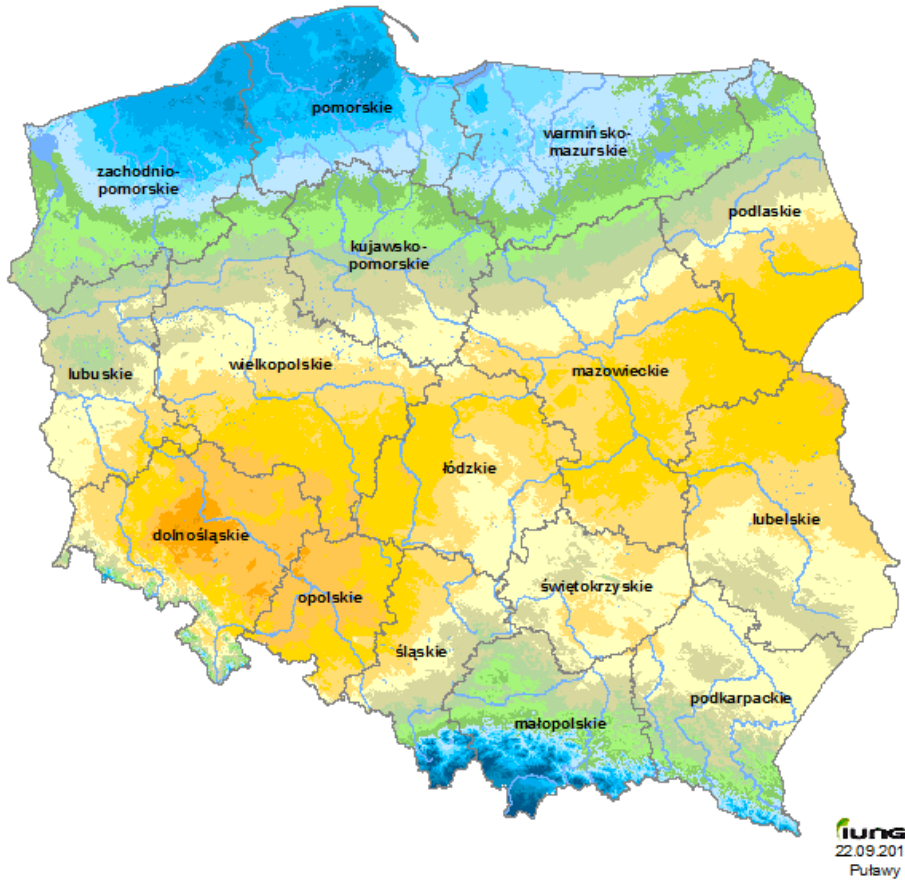

Porównanie 2015/2016